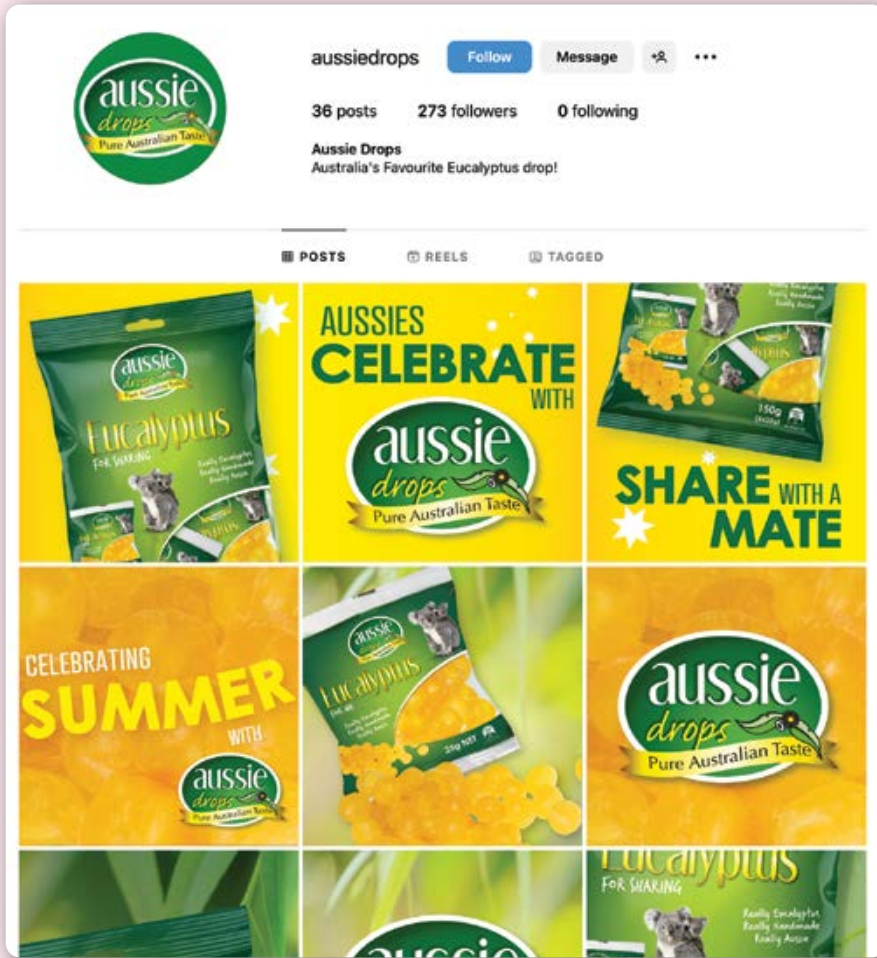

Joojoos Par-Tay Plush 25cm

DIGITAL MARKETING

Scan Below

FOLLOW US ON

instagram.com/aussiedrops